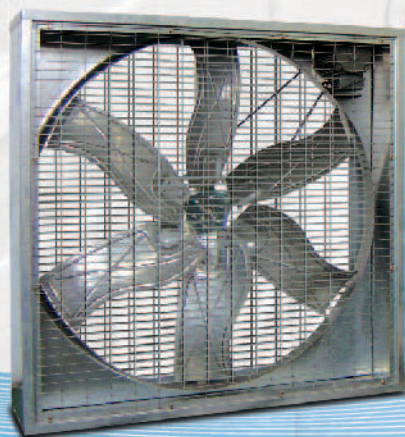

Size 30" 36" 50"

Leader in Ventilation

For Agricultural Farm

Ware House

Green House

Building

Chicken Farm

Sporting Hall

Car Park

Application

Ventilation for Agricultural Farm ,Ware House ,Green House ,Building
Chicken Farm ,Sporting Hall ,Car Park

Dimension and Performance Data

Series E

Dimension (mm)								
Model	Diameter	A	B	C	D	E	F	Kg
AF-30E	762	955	955	348	80	788	473	25
AF-36E	914	1087	1087	348	80	940	539	36
AF-50E	1270	1372	1372	370	80	1300	683	58