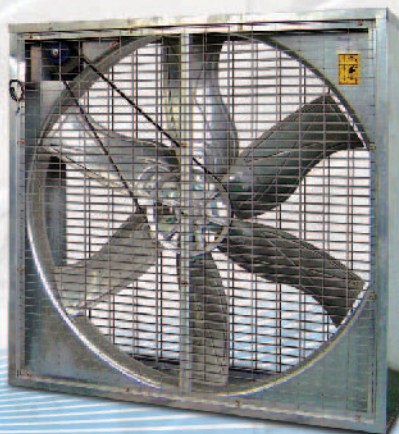

Car Park

Application

Ventilation for Agricultural Farm ,Ware House ,Green House ,Building
Chicken Farm ,Sporting Hall ,Car Park

Dimension and Performance Data

Series E

Dimension (mm)								
Model	Diameter	A	B	C	D	E	F	Kg
AF-30E	762	955	955	348	80	788	473	25
AF-36E	914	1087	1087	348	80	940	539	36
AF-50E	1270	1372	1372	370	80	1300	683	58