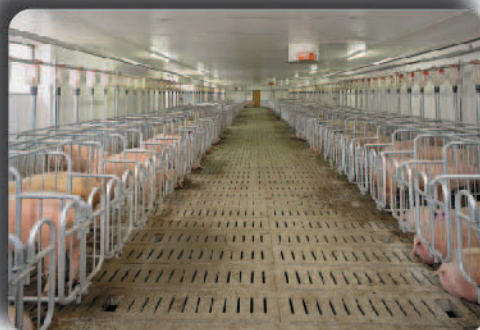

Application

Ventilation for Agricultural Farm ,Ware House ,Green House ,Building
Chicken Farm ,Sporting Hall ,Car Park